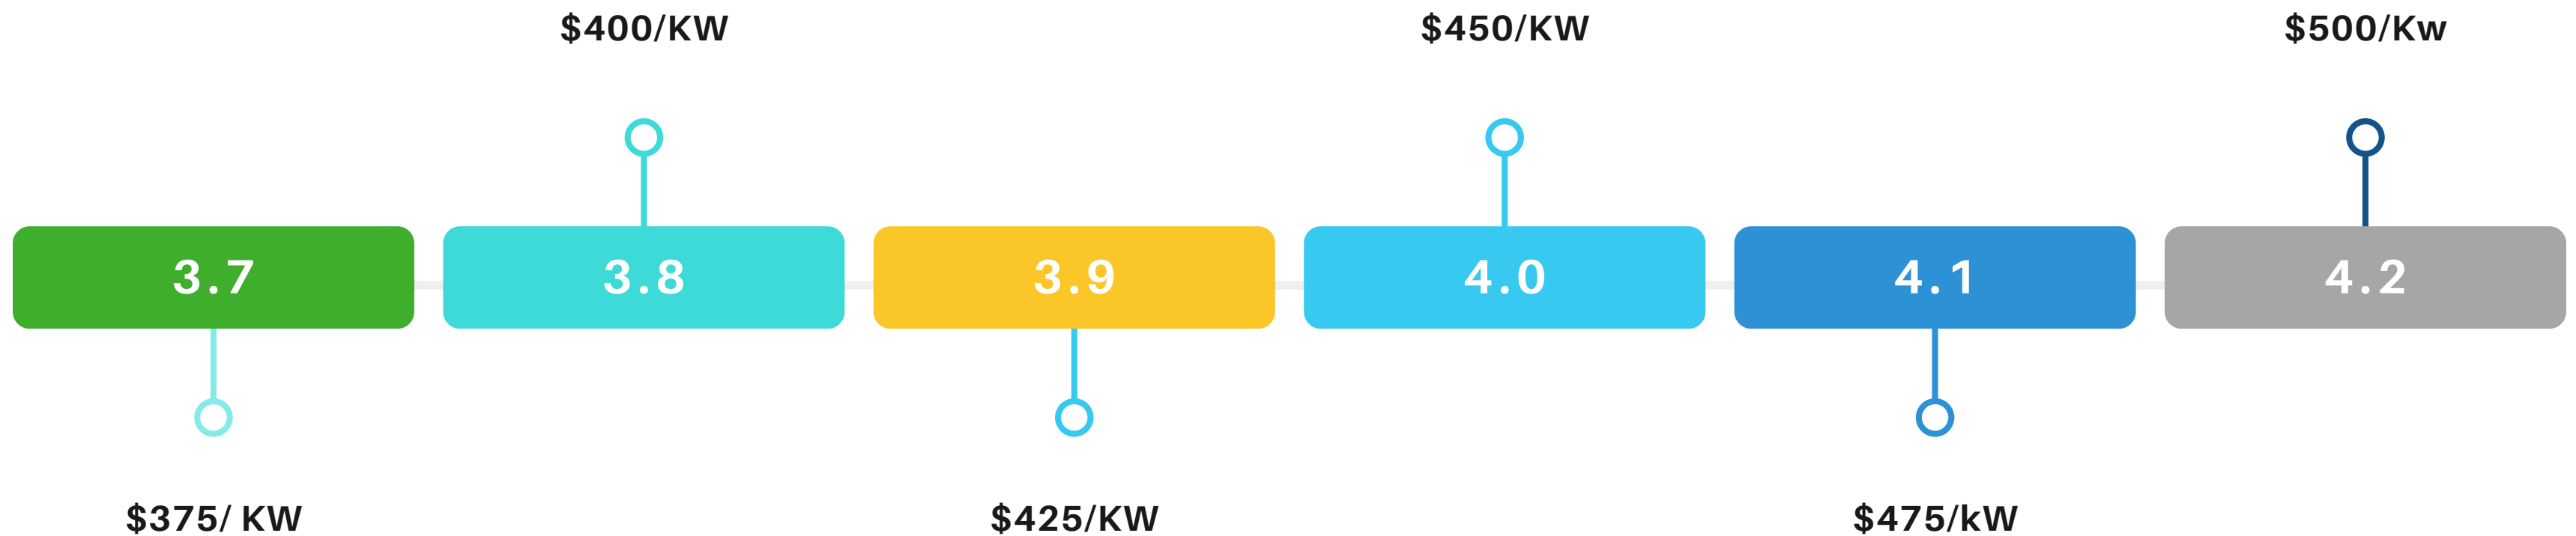

FREEDOM LEAD COMPENSATION PLAN

ALWAYS CLOSE FREEDOM LEADS

Ex. 12kw @ 3.3 PPW = \$3300

Ex 13kw @ 3.5 PPW = \$4225

Ex. 9.2kw @ 2.7 PPW = \$1400

FREEDOM LEAD COMPENSATION PLAN

ALWAYS CLOSE FREEDOM LEADS

Ex. 12kw @ 3.3 PPW = \$3300

Ex 13kw @ 3.5 PPW = \$4225

Ex. 9.2kw @ 2.7 PPW = \$1400

FREEDOM LEAD COMPENSATION PLAN

ALWAYS CLOSE FREEDOM LEADS

Ex. 12kw @ 3.3 PPW = \$3300

Ex 13kw @ 3.5 PPW = \$4225

Ex. 9.2kw @ 2.7 PPW = \$1400

SELF GEN LEAD COMPENSATION PLAN

ALWAYS CLOSE FREEDOM LEADS

Ex. 12kw @ 3.3 PPW = \$6600

Ex 13kw @ 3.5 PPW = \$8450

Ex. 9.2kw @ 2.7 PPW = \$2800

SELF GEN LEAD COMPENSATION PLAN

ALWAYS CLOSE FREEDOM LEADS

Ex. 12kw @ 3.3 PPW = \$6600

Ex 13kw @ 3.5 PPW = \$8450

Ex. 9.2kw @ 2.7 PPW = \$2800

SELF GEN LEAD COMPENSATION PLAN

ALWAYS CLOSE FREEDOM LEADS

Ex. 12kw @ 3.3 PPW = \$6600

Ex 13kw @ 3.5 PPW = \$8450

Ex. 9.2kw @ 2.7 PPW = \$2800

Freedom Leads - No Upfront Pay

FREEDOM LEADS PAY IN FULL UPON
INSTALLATION. FREEDOM LEADS DO
NOT PAY UPFRONT