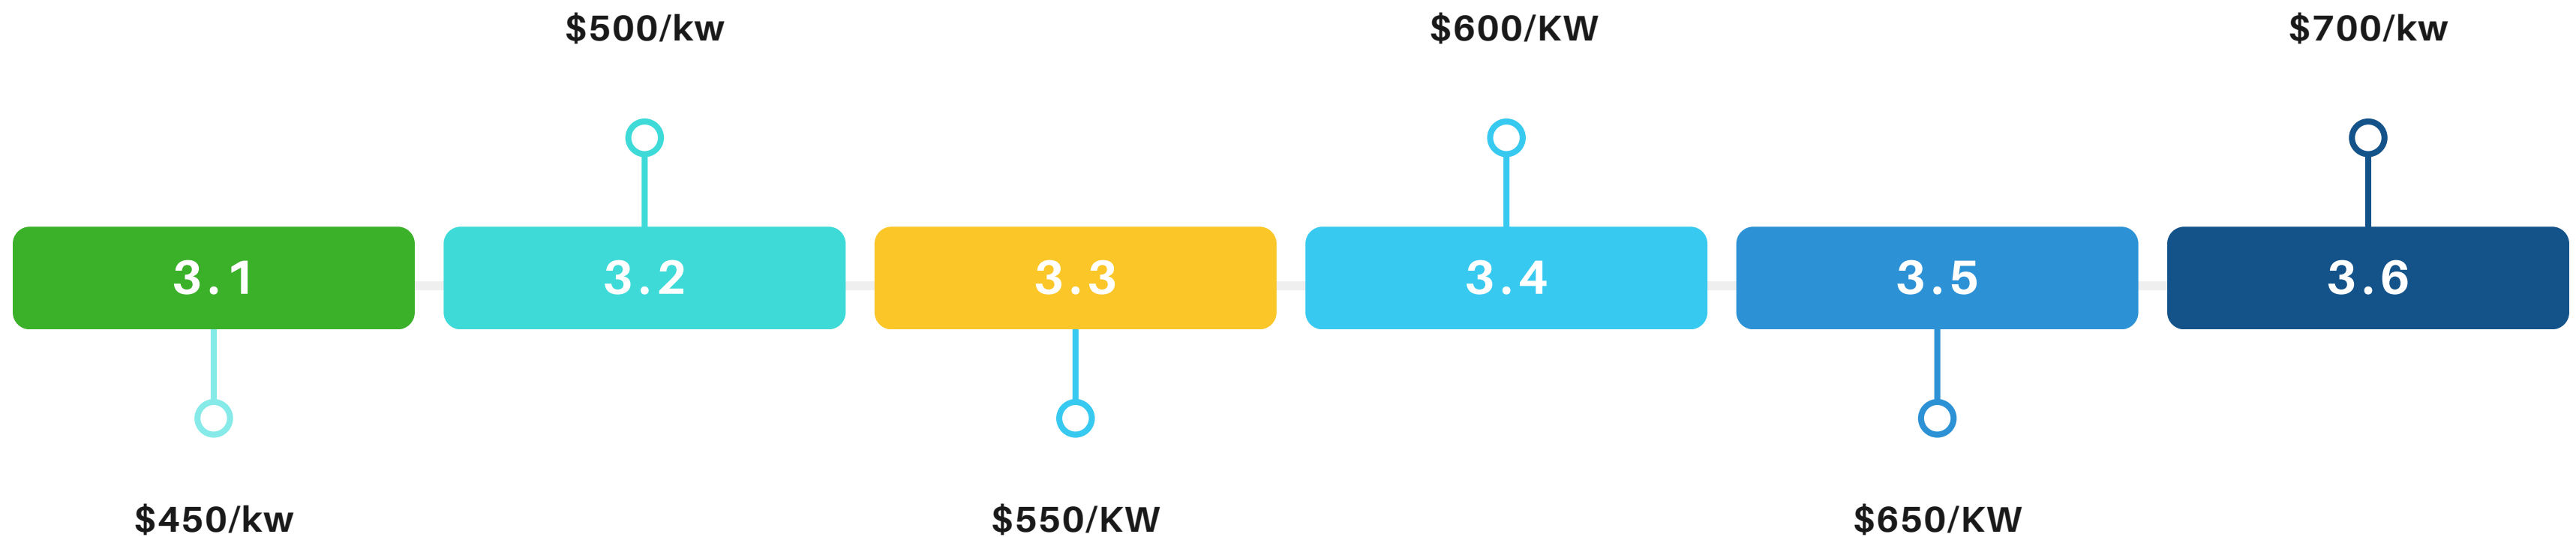

Ex 13kw @ 3.5 PPW = \$4225

Ex. 9.2kw @ 2.7 PPW = \$1400

FREEDOM LEAD COMPENSATION PLAN

ALWAYS CLOSE FREEDOM LEADS

Ex. 12kw @ 3.3 PPW = \$3300

Ex 13kw @ 3.5 PPW = \$4225

Ex. 9.2kw @ 2.7 PPW = \$1400

SELF GEN LEAD COMPENSATION PLAN

ALWAYS CLOSE FREEDOM LEADS

Ex. 12kw @ 3.3 PPW = \$6600

Ex 13kw @ 3.5 PPW = \$8450

Ex. 9.2kw @ 2.7 PPW = \$2800

SELF GEN LEAD COMPENSATION PLAN

ALWAYS CLOSE FREEDOM LEADS

Ex. 12kw @ 3.3 PPW = \$6600

Ex 13kw @ 3.5 PPW = \$8450

Ex. 9.2kw @ 2.7 PPW = \$2800

SELF GEN LEAD COMPENSATION PLAN

ALWAYS CLOSE FREEDOM LEADS

Ex. 12kw @ 3.3 PPW = \$6600

Ex 13kw @ 3.5 PPW = \$8450

Ex. 9.2kw @ 2.7 PPW = \$2800

Freedom Leads - No Upfront Pay

FREEDOM LEADS PAY IN FULL UPON
INSTALLATION. FREEDOM LEADS DO
NOT PAY UPFRONT