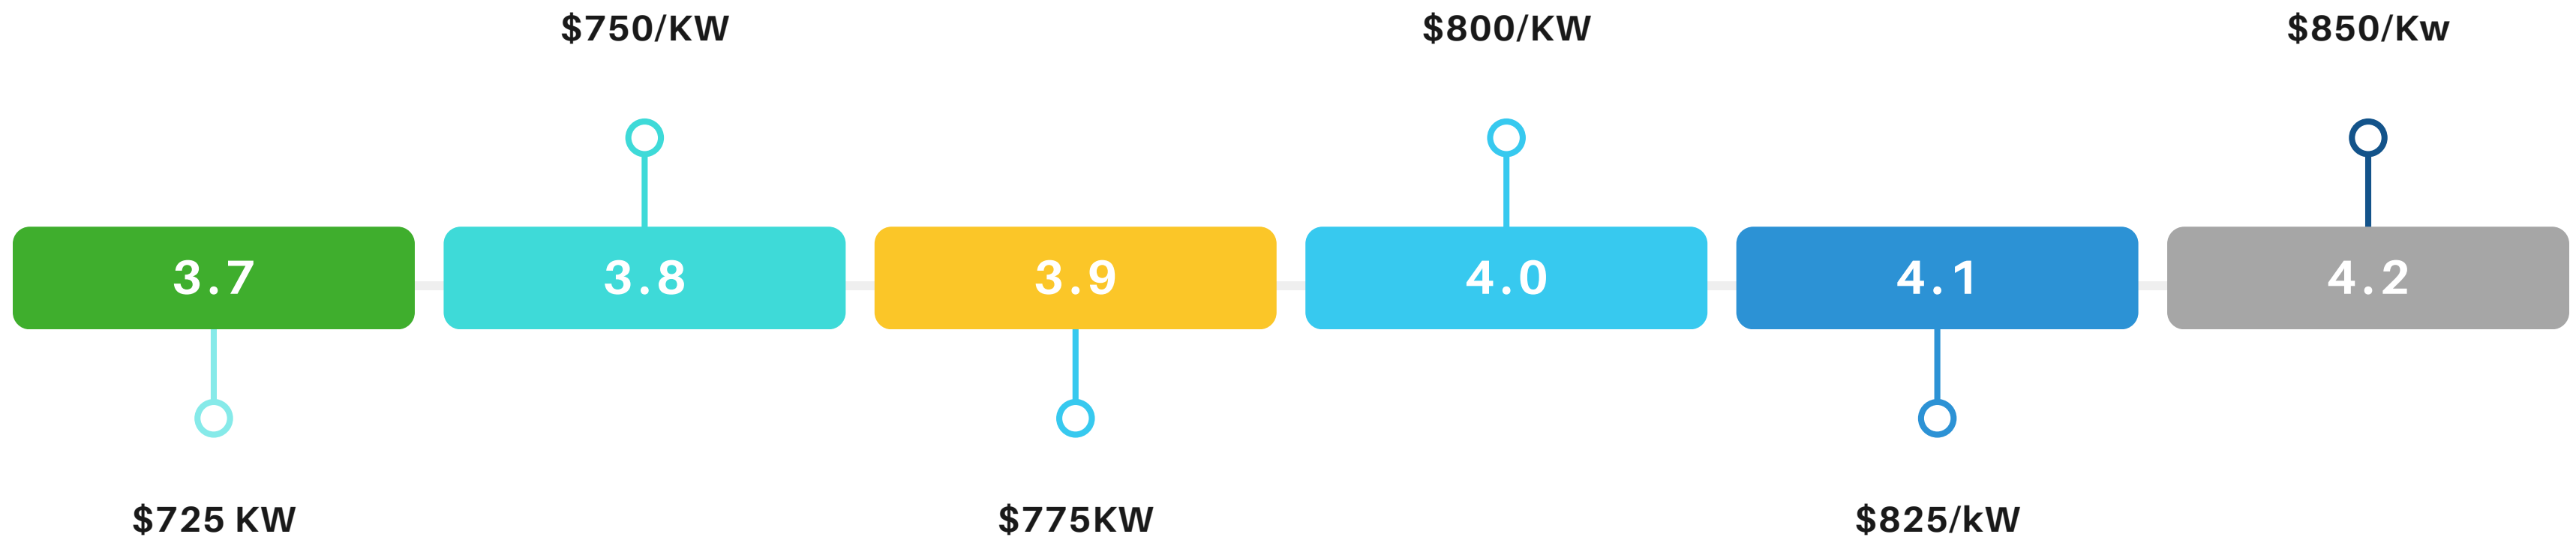

ALWAYS CLOSE FREEDOM LEADS

Ex. 12kw @ 3.3 PPW = \$6600

Ex 13kw @ 3.5 PPW = \$8450

Ex. 9.2kw @ 2.7 PPW = \$2800

SELF GEN LEAD COMPENSATION PLAN

ALWAYS CLOSE FREEDOM LEADS

Ex. 12kw @ 3.3 PPW = \$6600

Ex 13kw @ 3.5 PPW = \$8450

Ex. 9.2kw @ 2.7 PPW = \$2800

SELF GEN LEAD COMPENSATION PLAN

ALWAYS CLOSE FREEDOM LEADS

Ex. 12kw @ 3.3 PPW = \$6600

Ex 13kw @ 3.5 PPW = \$8450

Ex. 9.2kw @ 2.7 PPW = \$2800

Freedom Leads - No Upfront Pay

FREEDOM LEADS PAY IN FULL UPON
INSTALLATION. FREEDOM LEADS DO
NOT PAY UPFRONT