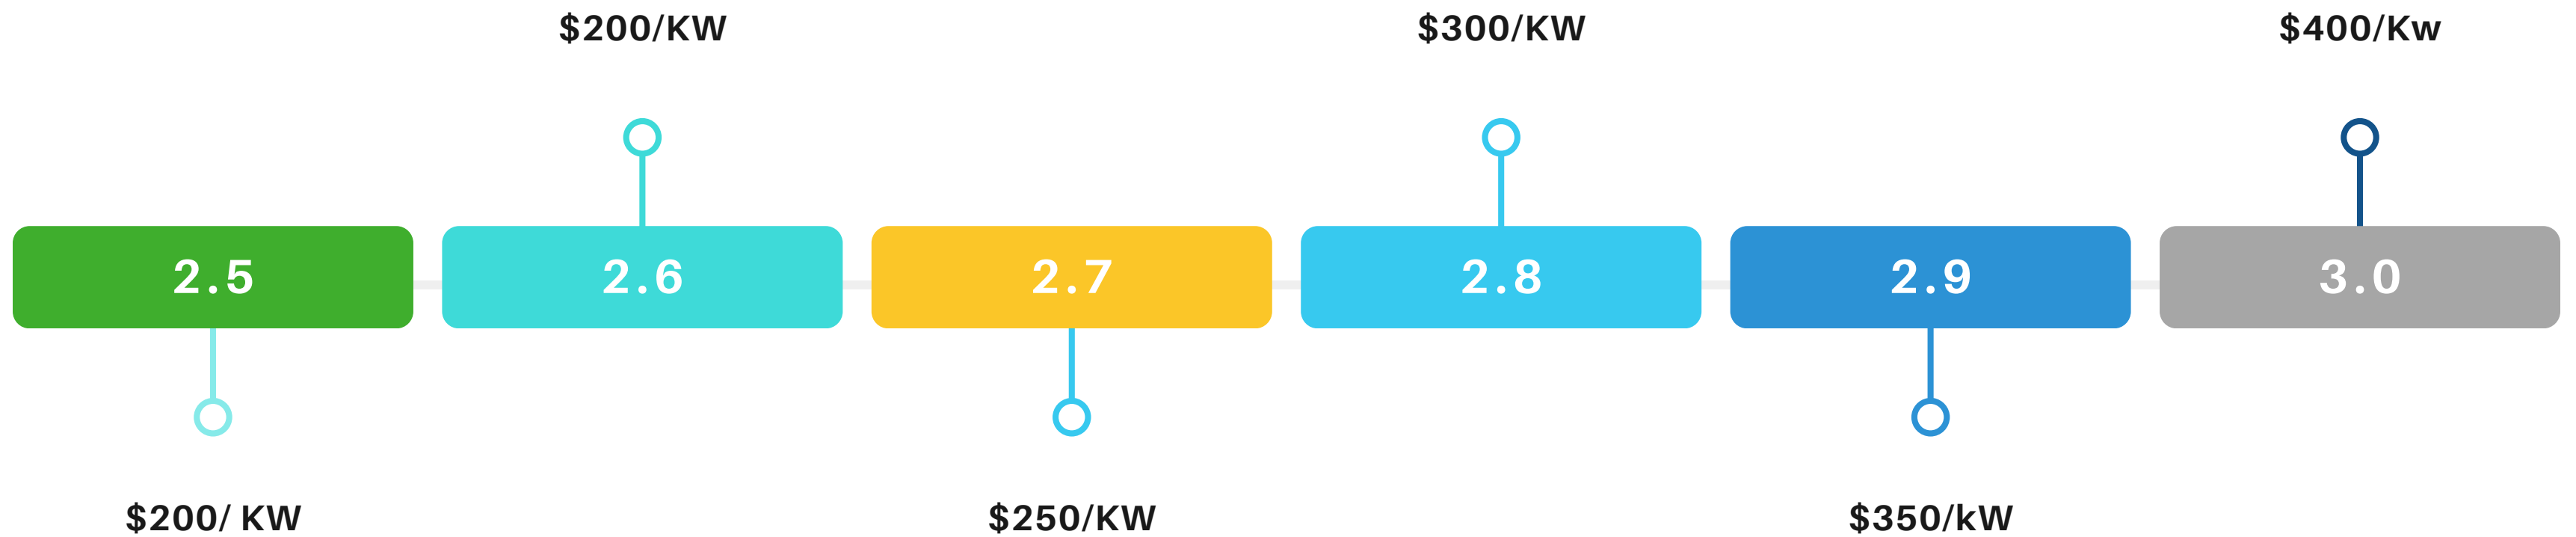

FREEDOM LEAD COMPENSATION PLAN

ALWAYS CLOSE FREEDOM LEADS

Ex. 12kw @ 3.3 PPW = \$3300

Ex 13kw @ 3.5 PPW = \$4225

Ex. 9.2kw @ 2.7 PPW = \$1400

FREEDOM LEAD COMPENSATION PLAN

ALWAYS CLOSE FREEDOM LEADS

Ex. 12kw @ 3.3 PPW = \$3300

Ex 13kw @ 3.5 PPW = \$4225

Ex. 9.2kw @ 2.7 PPW = \$1400

FREEDOM LEAD COMPENSATION PLAN

ALWAYS CLOSE FREEDOM LEADS

Ex. 12kw @ 3.3 PPW = \$3300

Ex 13kw @ 3.5 PPW = \$4225

Ex. 9.2kw @ 2.7 PPW = \$1400

SELF GEN LEAD COMPENSATION PLAN

ALWAYS CLOSE FREEDOM LEADS

Ex. 12kw @ 3.3 PPW = \$6600

Ex 13kw @ 3.5 PPW = \$8450

Ex. 9.2kw @ 2.7 PPW = \$2800

SELF GEN LEAD COMPENSATION PLAN

ALWAYS CLOSE FREEDOM LEADS

Ex. 12kw @ 3.3 PPW = \$6600

Ex 13kw @ 3.5 PPW = \$8450

Ex. 9.2kw @ 2.7 PPW = \$2800

SELF GEN LEAD COMPENSATION PLAN

ALWAYS CLOSE FREEDOM LEADS

Ex. 12kw @ 3.3 PPW = \$6600

Ex 13kw @ 3.5 PPW = \$8450

Ex. 9.2kw @ 2.7 PPW = \$2800

Freedom Leads - No Upfront Pay

FREEDOM LEADS PAY IN FULL UPON
INSTALLATION. FREEDOM LEADS DO
NOT PAY UPFRONT