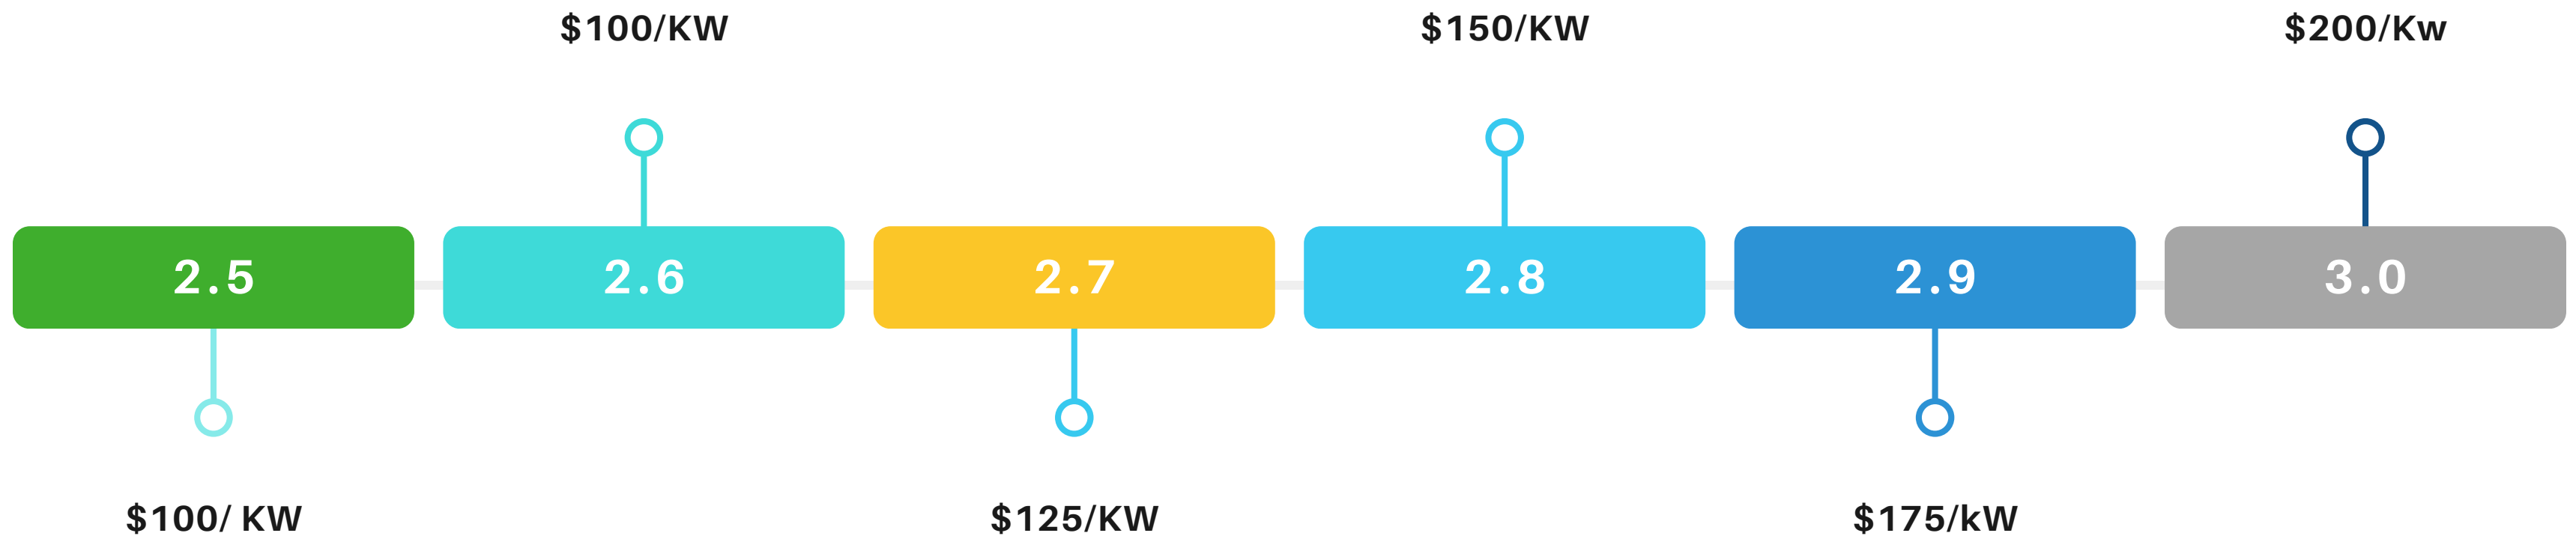

FREEDOM LEAD COMPENSATION PLAN

ALWAYS CLOSE FREEDOM LEADS

Ex. 12kw @ 3.3 PPW = \$3300

Ex 13kw @ 3.5 PPW = \$4225

Ex. 9.2kw @ 2.7 PPW = \$1400

FREEDOM LEAD COMPENSATION PLAN

ALWAYS CLOSE FREEDOM LEADS

Ex. 12kw @ 3.3 PPW = \$3300

Ex 13kw @ 3.5 PPW = \$4225

Ex. 9.2kw @ 2.7 PPW = \$1400

FREEDOM LEAD COMPENSATION PLAN

ALWAYS CLOSE FREEDOM LEADS

Ex. 12kw @ 3.3 PPW = \$3300

Ex 13kw @ 3.5 PPW = \$4225

Ex. 9.2kw @ 2.7 PPW = \$1400

SELF GEN LEAD COMPENSATION PLAN

ALWAYS CLOSE FREEDOM LEADS

Ex. 12kw @ 3.3 PPW = \$6600

Ex 13kw @ 3.5 PPW = \$8450

Ex. 9.2kw @ 2.7 PPW = \$2800

SELF GEN LEAD COMPENSATION PLAN

ALWAYS CLOSE FREEDOM LEADS

Ex. 12kw @ 3.3 PPW = \$6600

Ex 13kw @ 3.5 PPW = \$8450