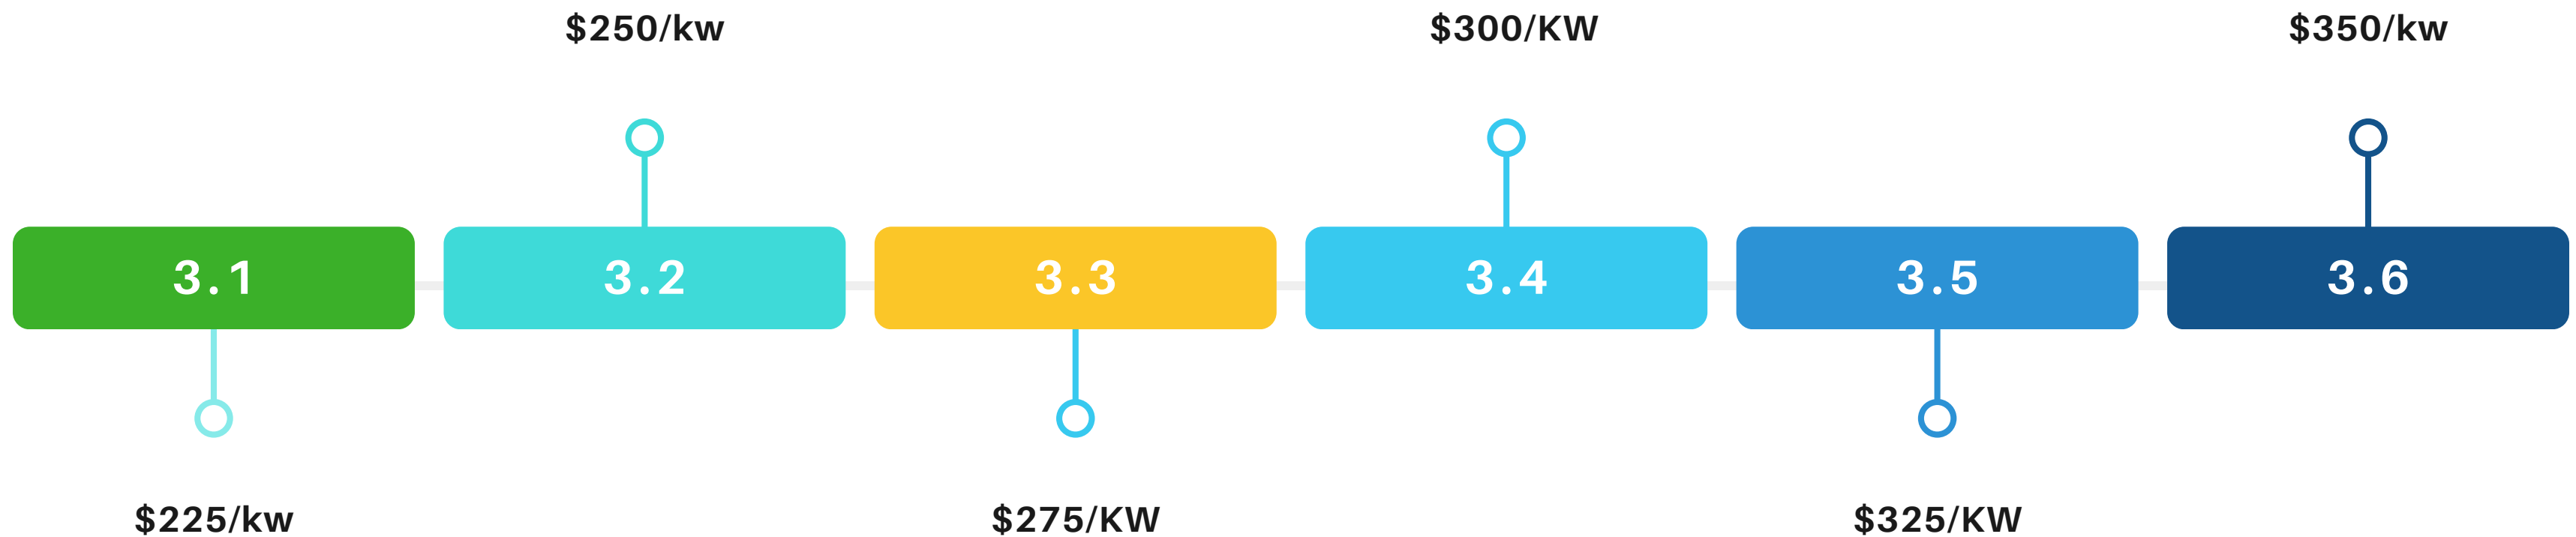

FREEDOM LEAD COMPENSATION PLAN

ALWAYS CLOSE FREEDOM LEADS

Ex. 12kw @ 3.3 PPW = \$3300

Ex 13kw @ 3.5 PPW = \$4225

Ex. 9.2kw @ 2.7 PPW = \$1400

FREEDOM LEAD COMPENSATION PLAN

ALWAYS CLOSE FREEDOM LEADS

Ex. 12kw @ 3.3 PPW = \$3300

Ex 13kw @ 3.5 PPW = \$4225

Ex. 9.2kw @ 2.7 PPW = \$1400

FREEDOM LEAD COMPENSATION PLAN

ALWAYS CLOSE FREEDOM LEADS

Ex. 12kw @ 3.3 PPW = \$3300

Ex 13kw @ 3.5 PPW = \$4225

Ex. 9.2kw @ 2.7 PPW = \$1400

SELF GEN LEAD COMPENSATION PLAN

ALWAYS CLOSE FREEDOM LEADS

Ex. 12kw @ 3.3 PPW = \$6600

Ex 13kw @ 3.5 PPW = \$8450

Ex. 9.2kw @ 2.7 PPW = \$2800

SELF GEN LEAD COMPENSATION PLAN

ALWAYS CLOSE FREEDOM LEADS

Ex. 12kw @ 3.3 PPW = \$6600

Ex 13kw @ 3.5 PPW = \$8450